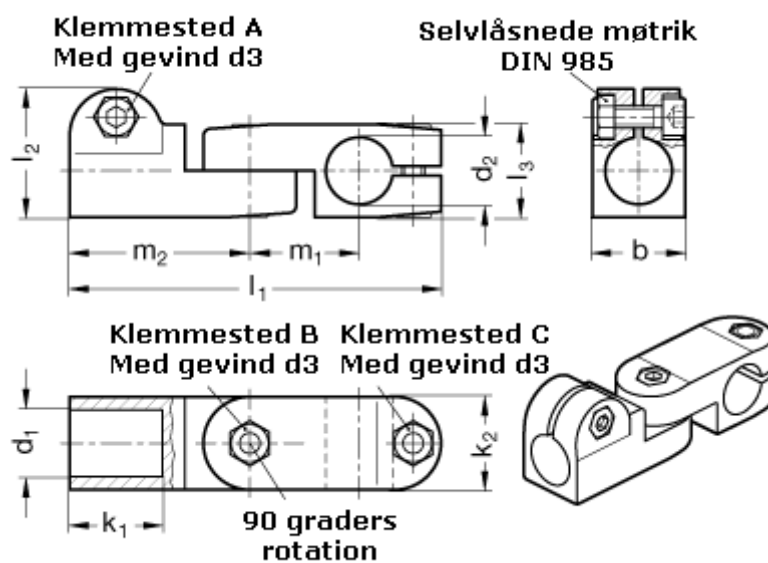

Article number: 20287B12B122BL  
Description: E+G swivel clamp  
GN287-B12-B12-2-BL

## Measures

$b = 25$	$m_1 = 29.5$
$d_1 = B12$	$m_2 = 48.5$
$d_2 = B12$	
$d_3 = M 6$	
$k_1 = 25$	
$k_2 = 25$	
$l_1 = 100$	
$l_2 = 34.5$	